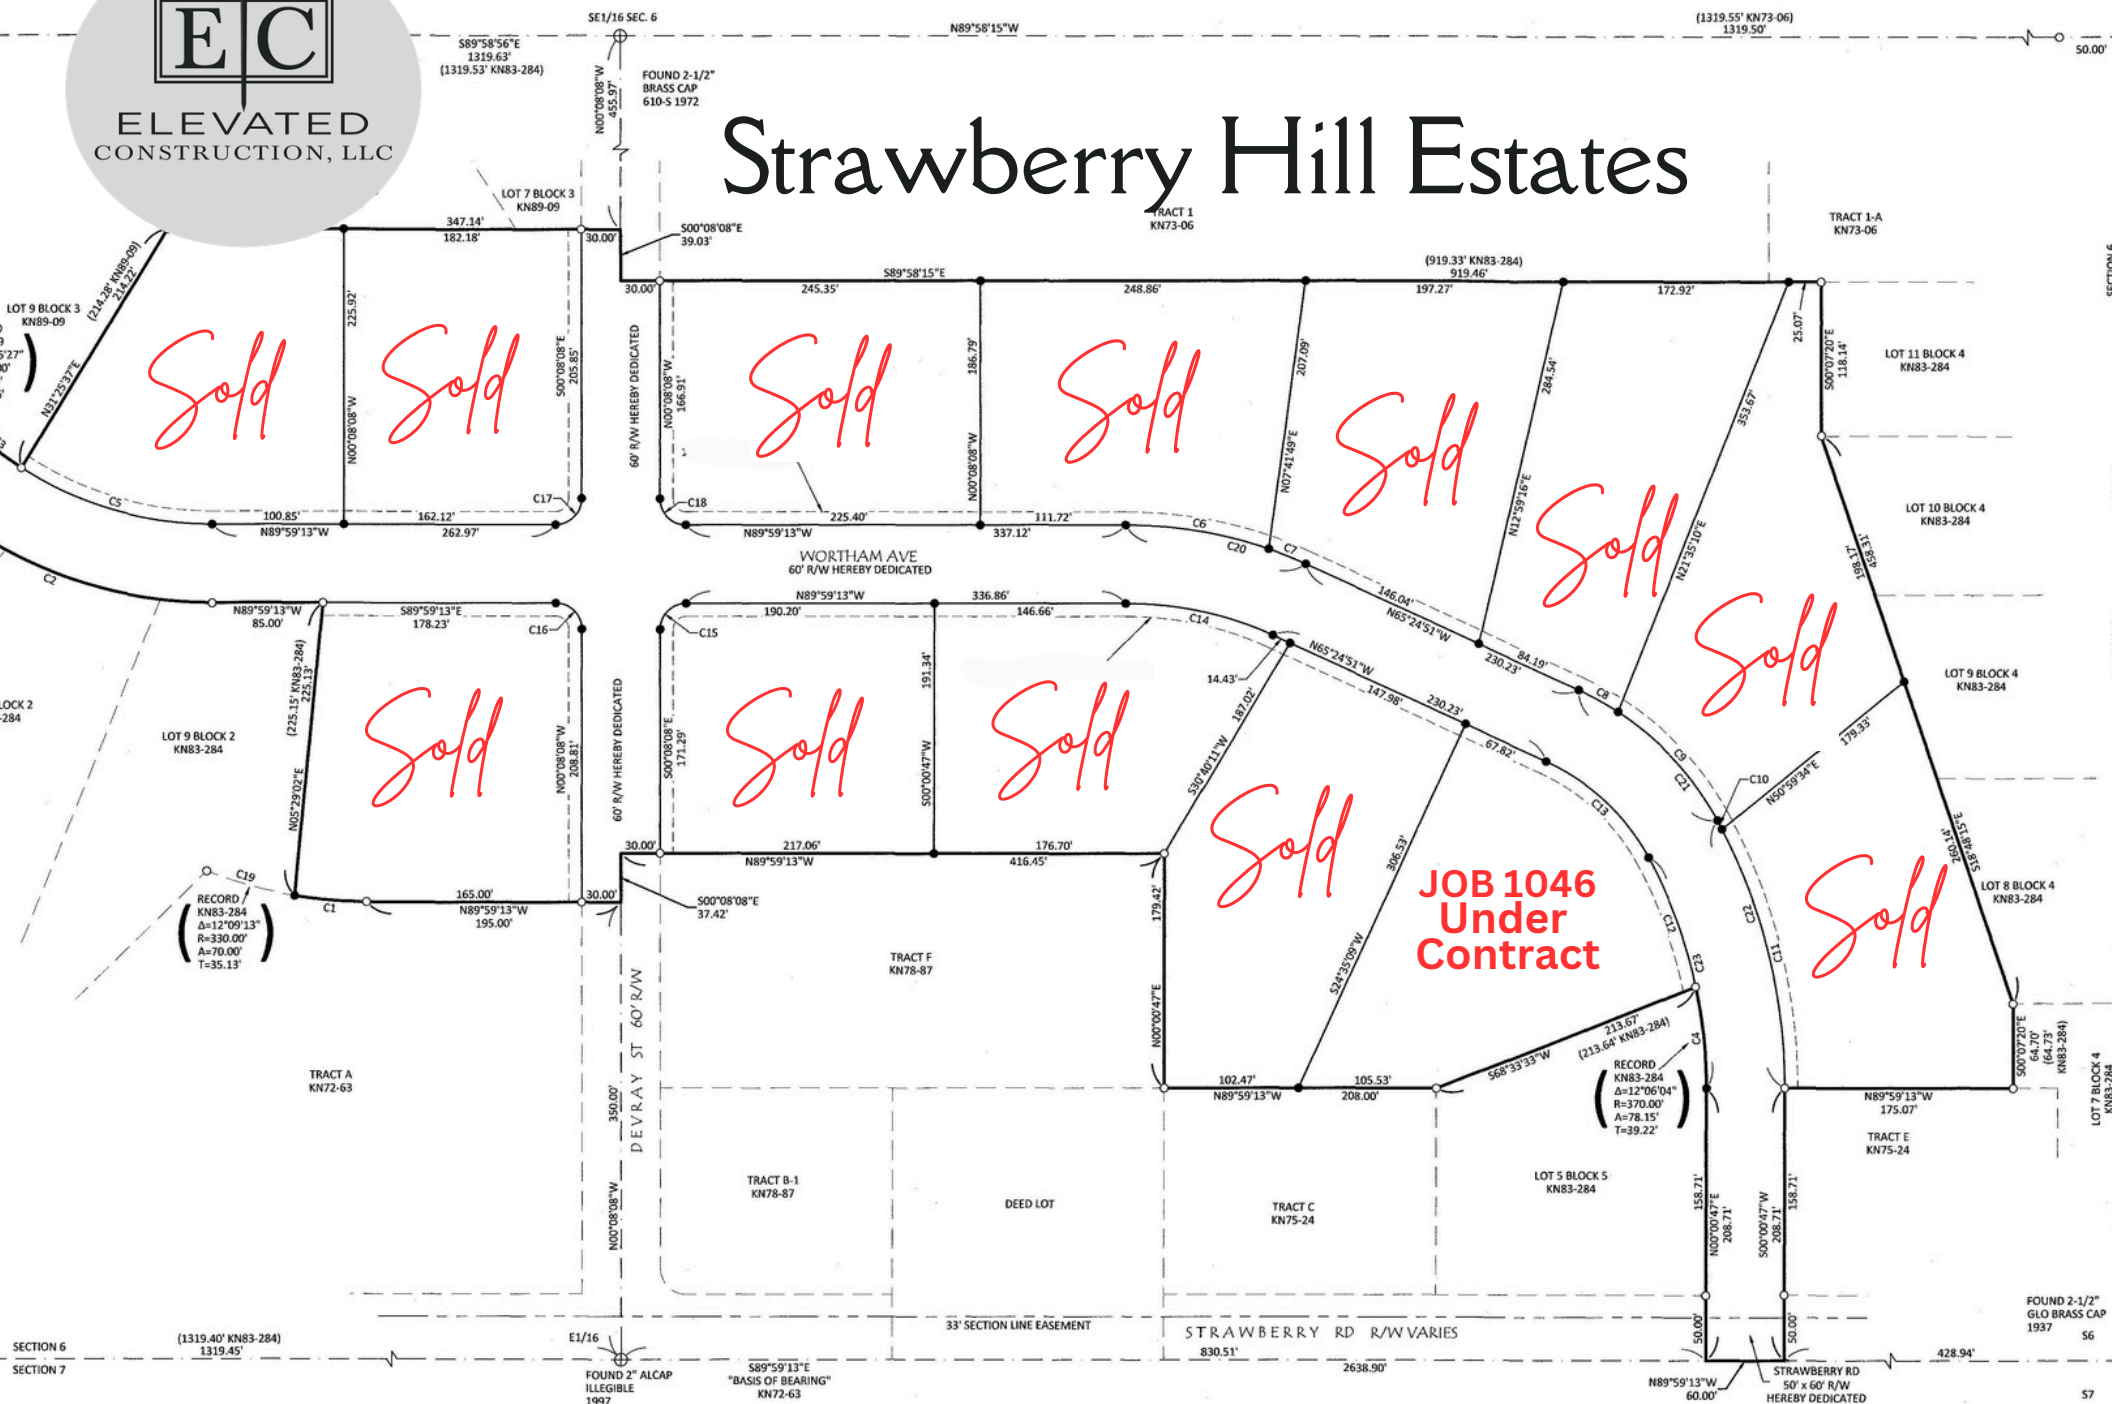

Strawberry Hill Estates

Sold Sold

Sold

Sold

Sold

Sold

Sold

Sold

Sold

Sold

Sold

JOB 1046 Under Contract

Sold

PLAT APPROVAL

[Signature]
AUTHORIZED OFFICIAL